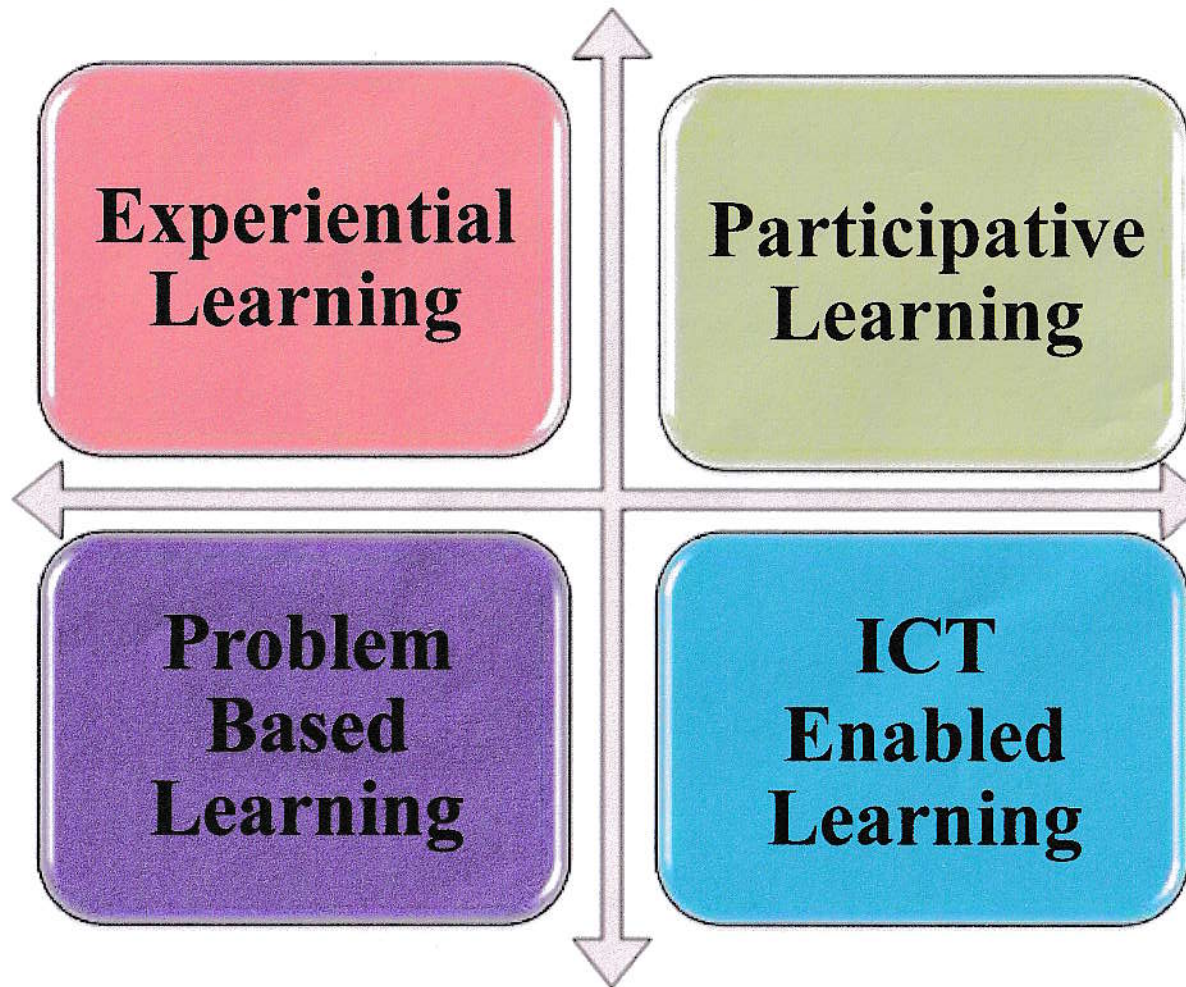

GURU GOBIND SINGH EDUCATIONAL SOCIETY'S TECHNICAL CAMPUS

APPROVED BY AICTE, MINISTRY OF HRD, NEW DELHI :: AFFILIATED TO JHARKHAND UNIVERSITY OF
TECHNOLOGY, RANCHI

NAAC Criterion II

Teaching Learning at Institute

Pra
DIRECTOR
GGSESTC, Kandra, Chas
Bokaro, Jharkhand-827013

GURU GOBIND SINGH EDUCATIONAL SOCIETY'S TECHNICAL CAMPUS

APPROVED BY AICTE, MINISTRY OF HRD, NEW DELHI :: AFFILIATED TO JHARKHAND UNIVERSITY OF
TECHNOLOGY, RANCHI

NAAC Criterion II

**Experiential
Learning**

Pun
DIRECTOR
GGSESTC, Kandra, Chas
Bokaro, Jharkhand-827013

GURU GOBIND SINGH EDUCATIONAL SOCIETY'S TECHNICAL CAMPUS

APPROVED BY AICTE, MINISTRY OF HRD, NEW DELHI :: AFFILIATED TO JHARKHAND UNIVERSITY OF
TECHNOLOGY, RANCHI