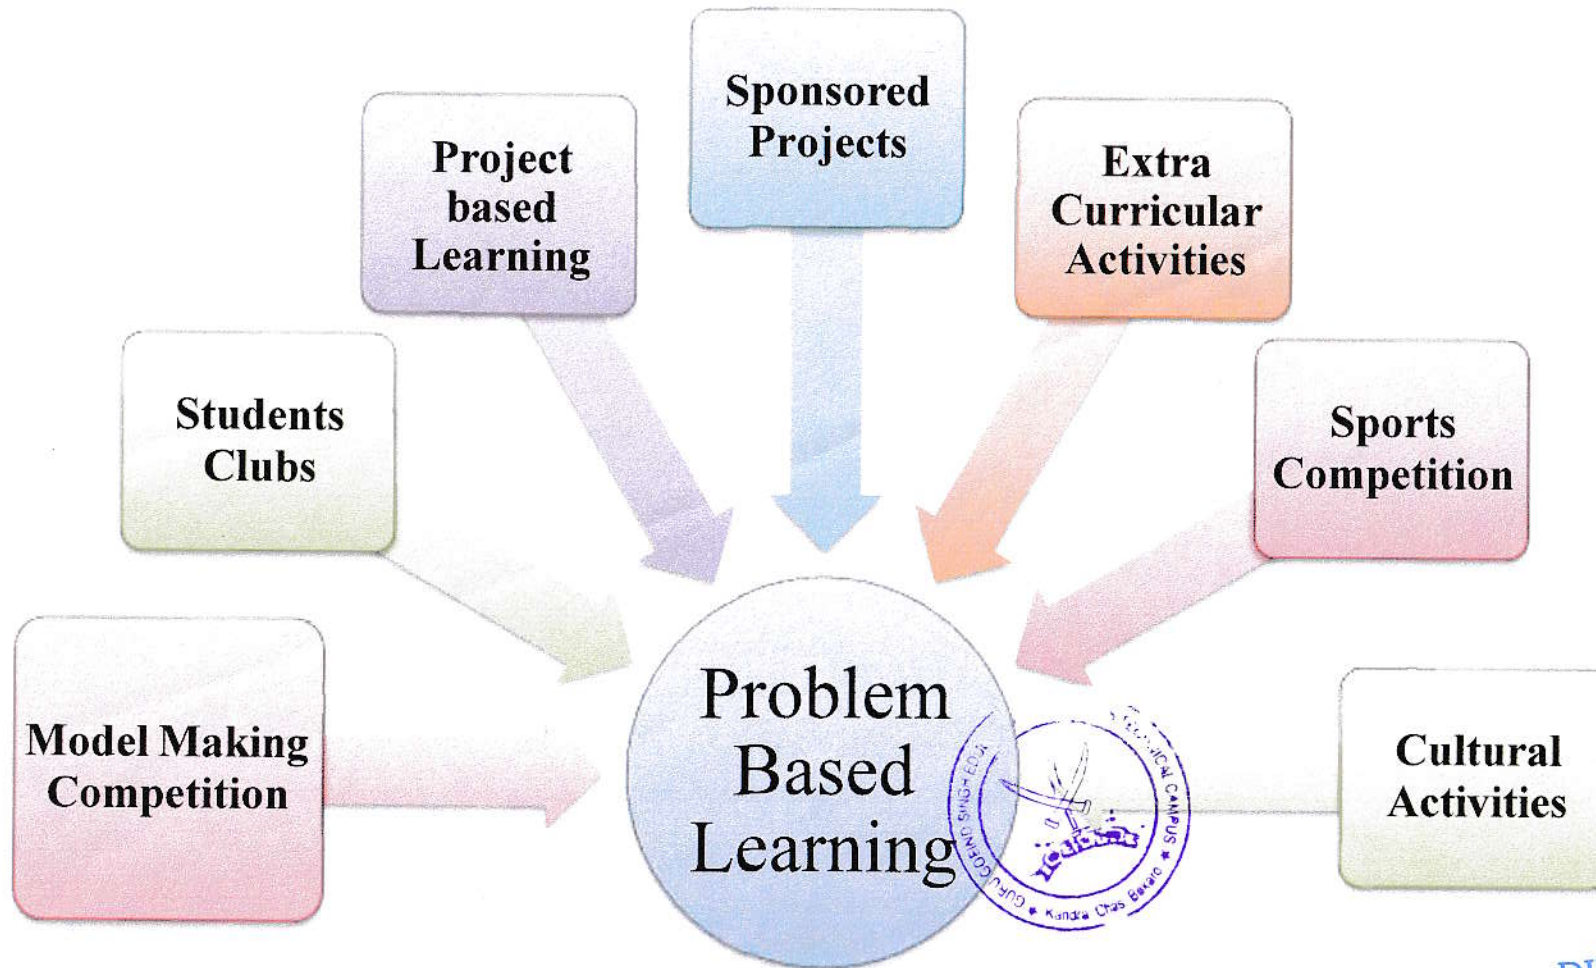

NAAC Criterion II

Pun
DIRECTOR
GGSESTC, Kandra, Chas
Bokaro, Jharkhand-827013